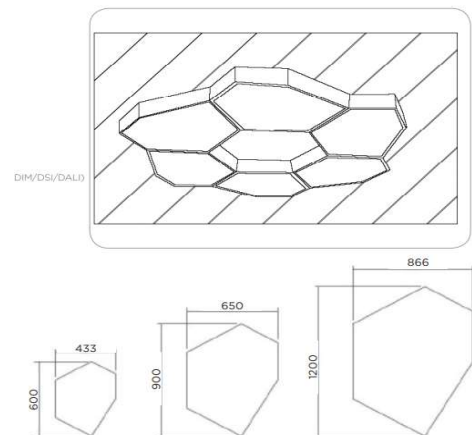

Custom Dimension

Frame

Aluminium

Color Tempertaure

5700K

Power

35W

Total Luminous Flux

L70 minimum at 50,000
burning hours

Dimension diagram

Remarks:-

Address: Plot #7 Saroorpur-Nangla Industrial Area,Ballabgarh-Sohna Road,Faridabad-121005

Email: info@sovitron.com